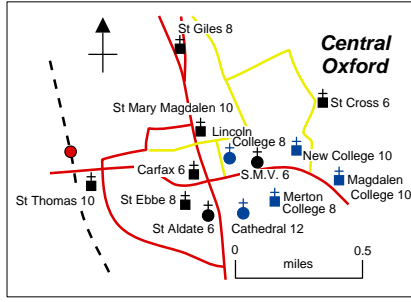

Towers with three or more bells in the Oxford Diocese

Copyright ODG, March 2009

Map Key

- ODG boundary
- - - branch boundary
- A roads
- motorways
- bigger A roads
- river
- single tower
- unringable
- unknown state
- ▲ several towers

Towns with more than one ring

Abingdon St Helen 10 St Nicolas 6	Appleton Balscote ring 12 St Laurence 10	Banbury St John 3 St Mary 10	Reading St Giles 8 St Laurence 12 St Mary the Virgin 8	Sandhurst Immaculate Conception 6 St Michael & All Angels 6	Stratfield Mortimer St John the Evangelist 6 St Mary the Virgin 8	Windsor St John the Baptist 8 The Royal Chapel of St George, Curfew Tower 8	Wokingham All Saints 8 St Paul 8
---	--	------------------------------------	---	---	---	---	--