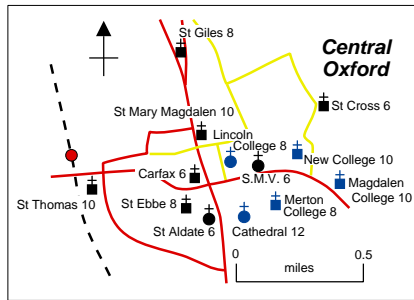

Towers with three or more bells in the Oxford Diocese

Copyright ODG, November 2021

Map Key

- ODG boundary
- - - branch boundary
- A roads
- motorways
- bigger A roads
- river
- single tower
- unringable
- unknown state
- ▲ several towers

Towns with more than one ring

Abingdon St Helen 10 St Nicolas 6	Appleton Balscote ring 12 St Laurence 10	Banbury St John 3 St Mary 10	Reading St Giles 8 St Laurence 12 St Mary the Virgin 8	Sandhurst Immaculate Conception 6 St Michael & All Angels 6	Stratfield Mortimer St John the Evangelist 6 St Mary the Virgin 8	Windsor St John the Baptist 8 The Royal Chapel of St George, Curfew Tower 8	Wokingham All Saints 8 St Paul 8
---	--	------------------------------------	---	---	---	---	--